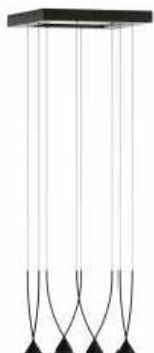

Jewel

Yonoh

Collezione di lampade a sospensione in alluminio con arco in nylon e fibre di vetro da riciclo. Disponibile in colore nero e quattro versioni. La sorgente luminosa è a LED integrato dimmerabile o non dimmerabile.

Collection of aluminum suspended lamps with nylon arch and recycled glass fibers. Available in four pre-defined configurations in black color. Built-in dimmable or not dimmable LED light source.

COLOUR

black

greige

produced with recycled material

SP JEWE / JEWD 04

kg 8,7 m³ 0,065

JEWEL / DRIVER INCLUDED DIMMABLE

Type	Article	Colours / Finish	Source
SP	JEWD 04	NE black /NE black GE greige /NE black	LED 4 x 6,5W - optic ~ 38° beam 3000K*, 2700K, 3500K dimmable

CE IP20 CRI>90 LED ~2684 lm* ~103 lm/W* 220-240Vac

example composition code SP JEWD 04 NE NE LED

Casambi compatibile / Casambi compatible.

F This luminaire contains a light source with the energy class F.