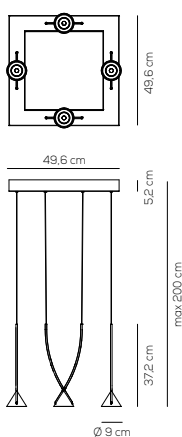

black

greige

produced with recycled material

SP JEWE / JEWD 04

kg 8,7 m³ 0,065

JEWEL / DRIVER INCLUDED DIMMABLE

Type	Article	Colours / Finish	Source
SP	JEWD 04	NE black /NE black GE greige /NE black	LED 4 x 6,5W - optic ~ 38° beam 3000K*, 2700K, 3500K dimmable